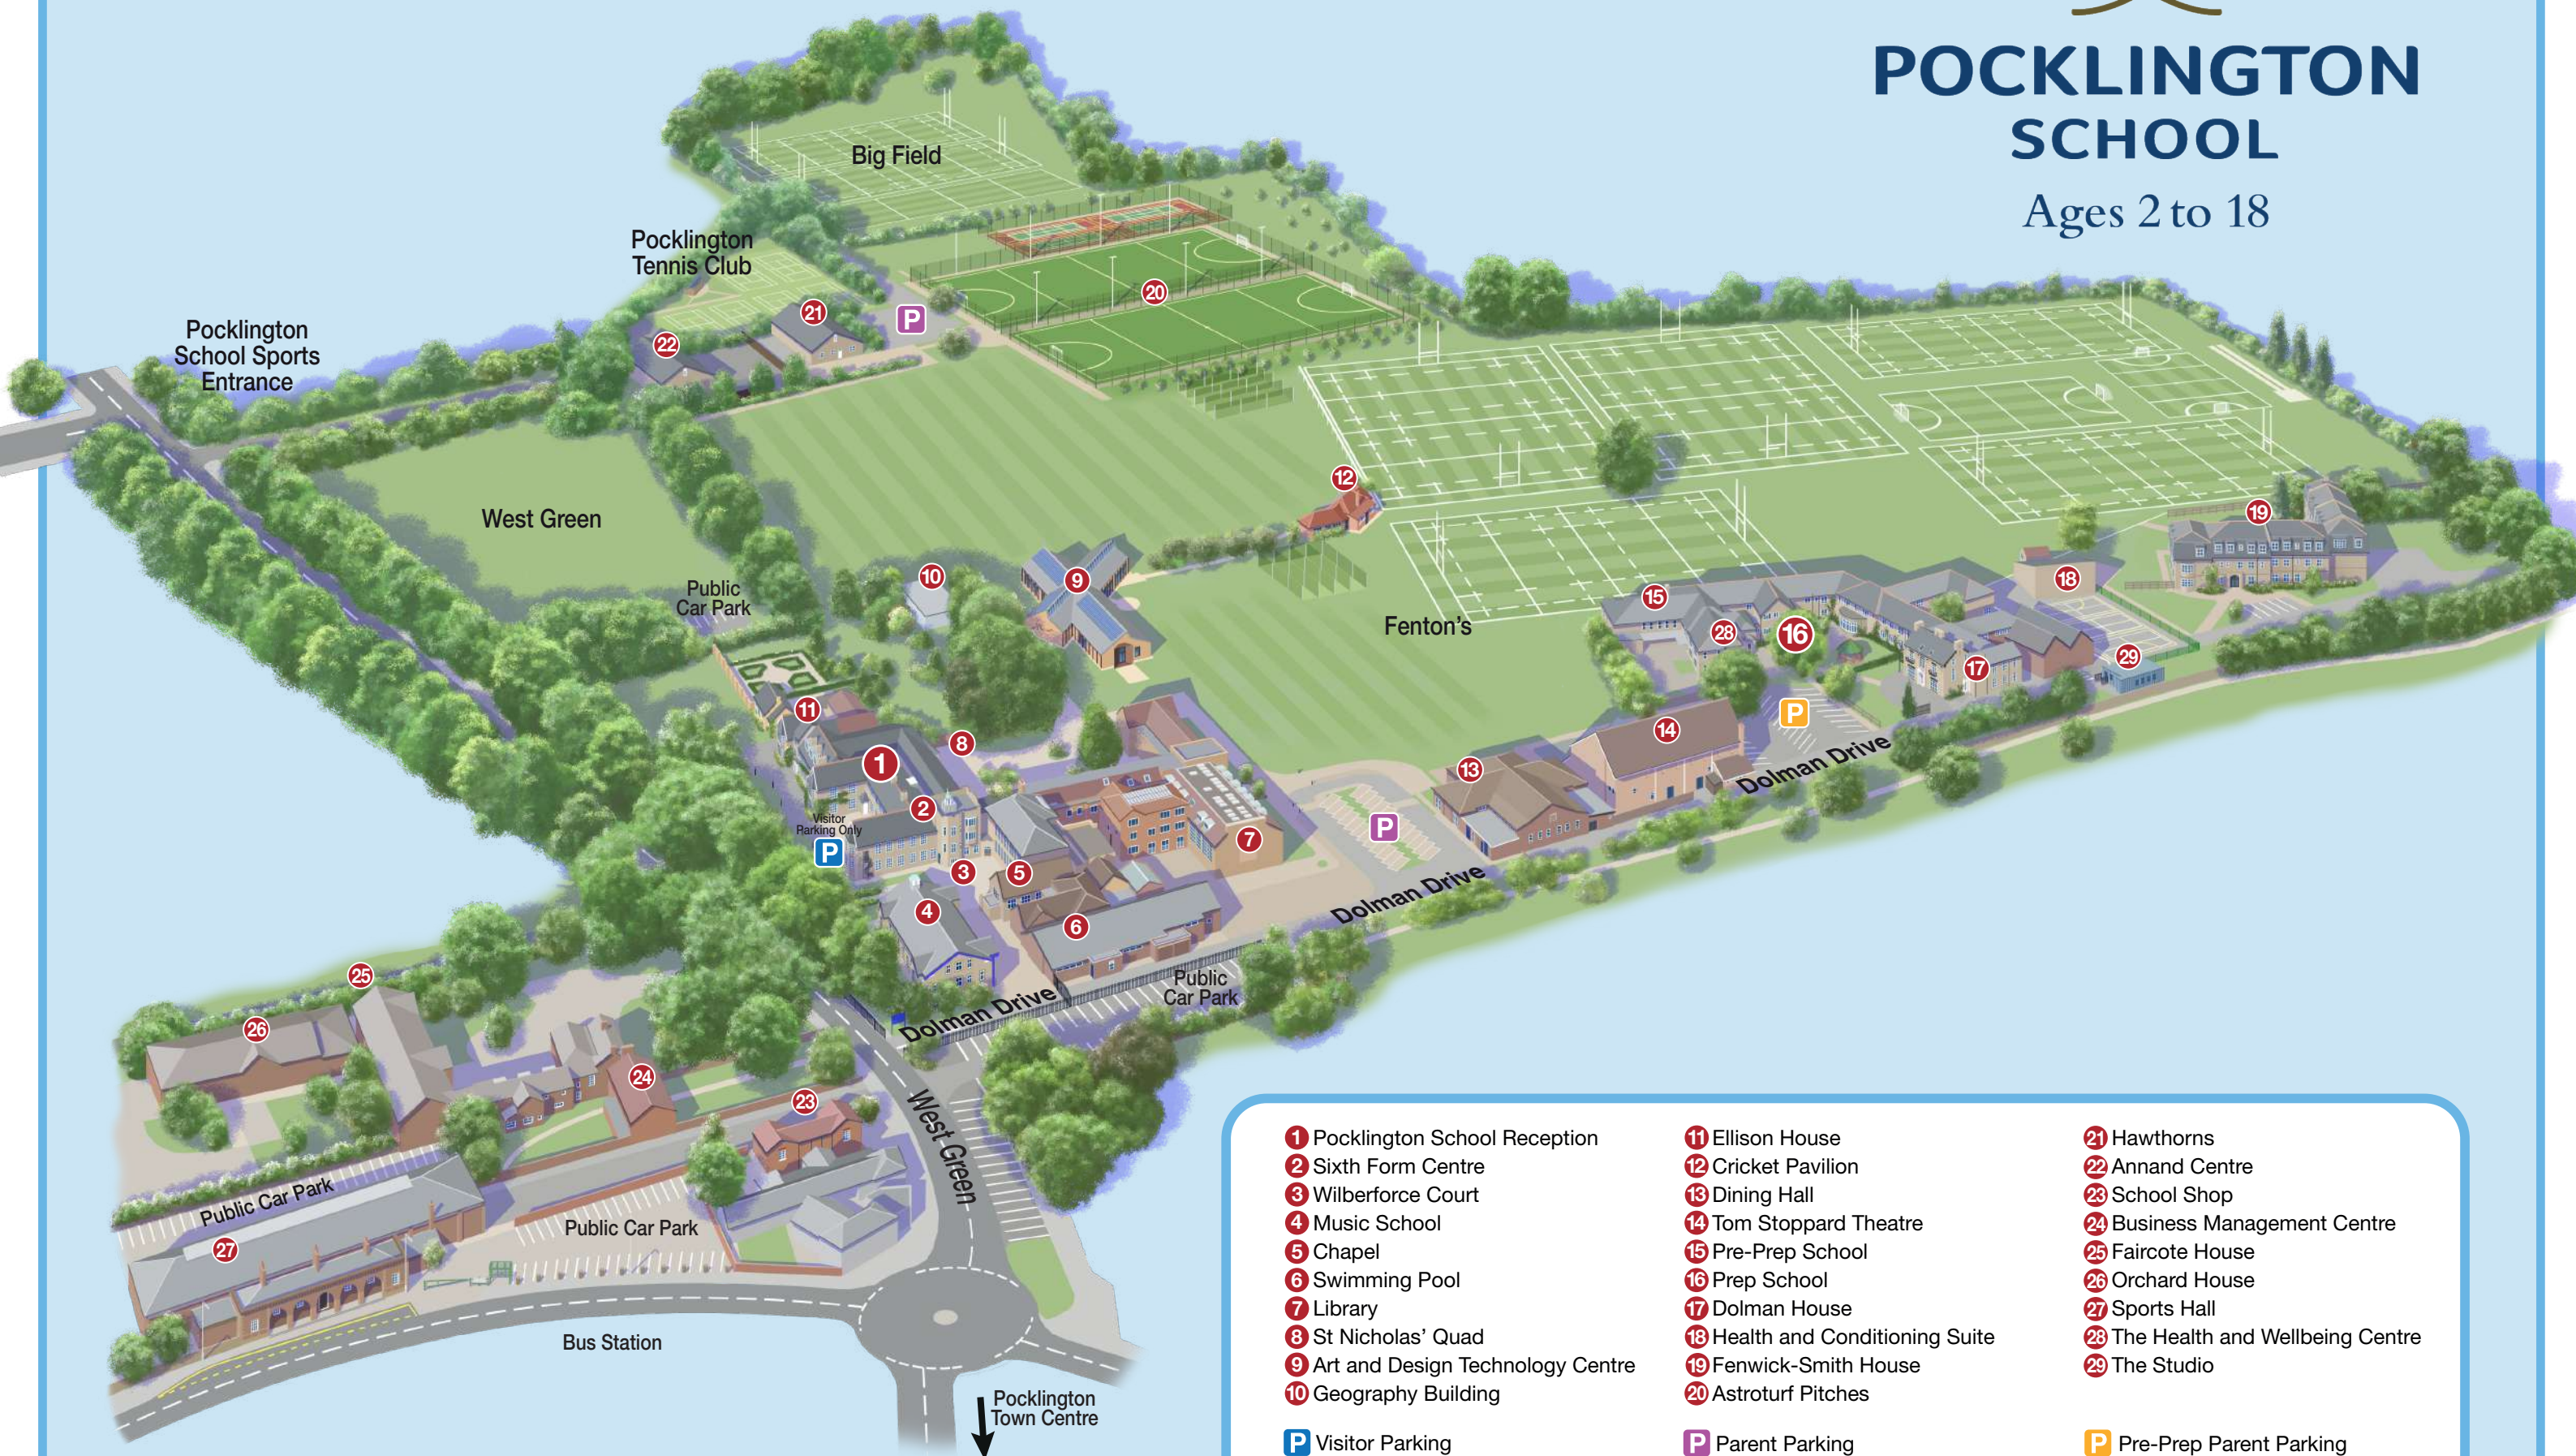

POCKLINGTON SCHOOL

Ages 2 to 18

- | | | |
|------------------------------------|----------------------------------|------------------------------------|
| 1 Pocklington School Reception | 11 Ellison House | 21 Hawthorns |
| 2 Sixth Form Centre | 12 Cricket Pavilion | 22 Annand Centre |
| 3 Wilberforce Court | 13 Dining Hall | 23 School Shop |
| 4 Music School | 14 Tom Stoppard Theatre | 24 Business Management Centre |
| 5 Chapel | 15 Pre-Prep School | 25 Faircote House |
| 6 Swimming Pool | 16 Prep School | 26 Orchard House |
| 7 Library | 17 Dolman House | 27 Sports Hall |
| 8 St Nicholas' Quad | 18 Health and Conditioning Suite | 28 The Health and Wellbeing Centre |
| 9 Art and Design Technology Centre | 19 Fenwick-Smith House | 29 The Studio |
| 10 Geography Building | 20 Astro turf Pitches | |
- P** Visitor Parking **P** Parent Parking **P** Pre-Prep Parent Parking

All visitors must report to the Senior School Reception **1** or Prep School Reception **16**